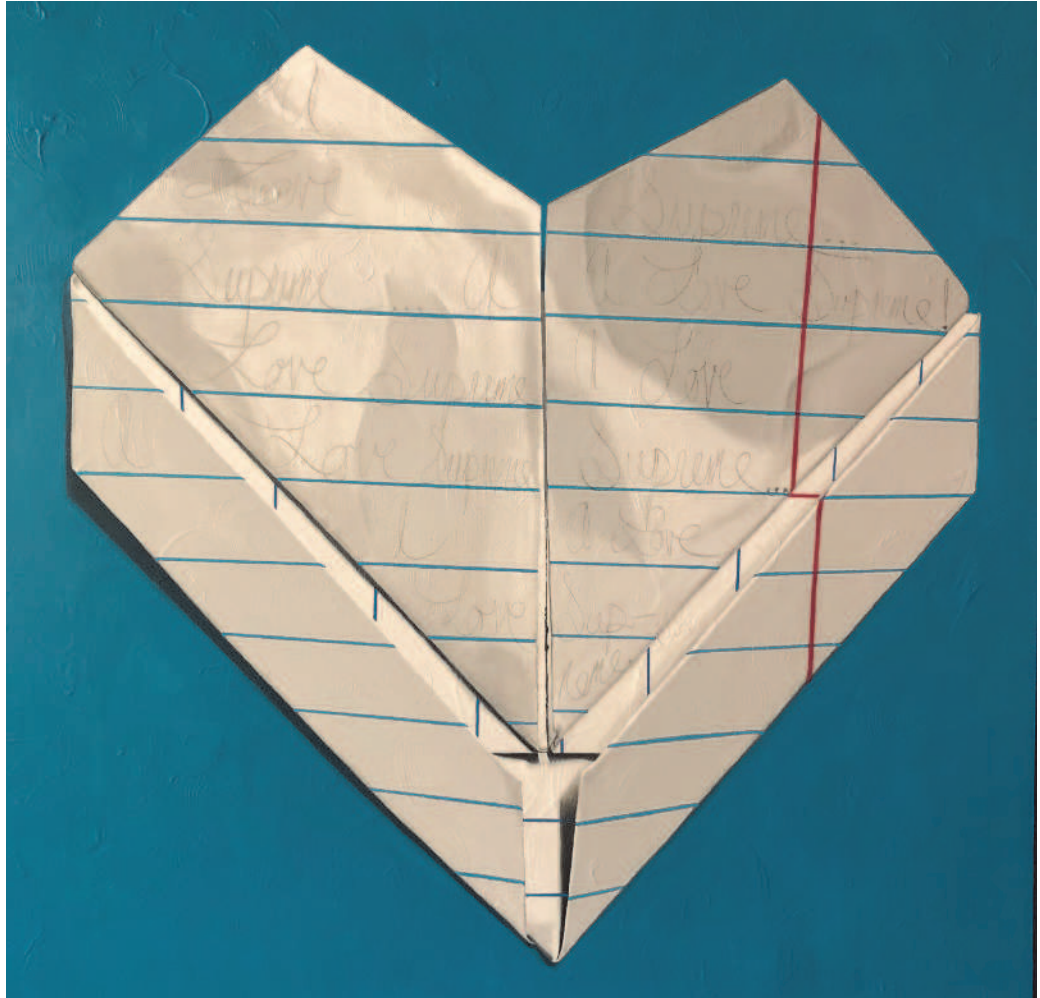

#The Cool HeART