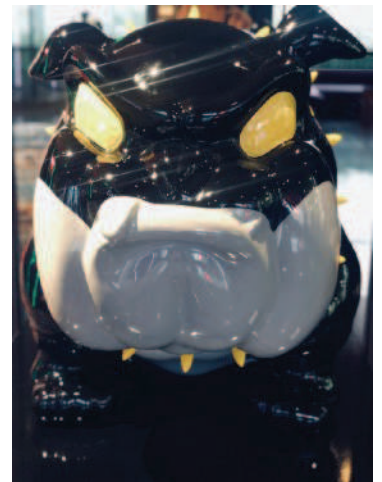

\$7,500

#The Cool HeART

BEHIND PINK WALLS

Chanel

White Baroque Frame

52 x 42 in

132.08 x 106.68 cm

\$7,500

#The Cool HeART

XoXo
Dream it Do it
Neon
Black Aluminium Box
\$3,995

#The Cool HeART

FRED AVELLA
Bulldog
Resin sculpture
47 in
(119.38 cm)
\$ 14,500

#The Cool HeART

FRED AVELLA
Bulldog
Resin sculpture
47 in
(119.38 cm)
\$ 14,500