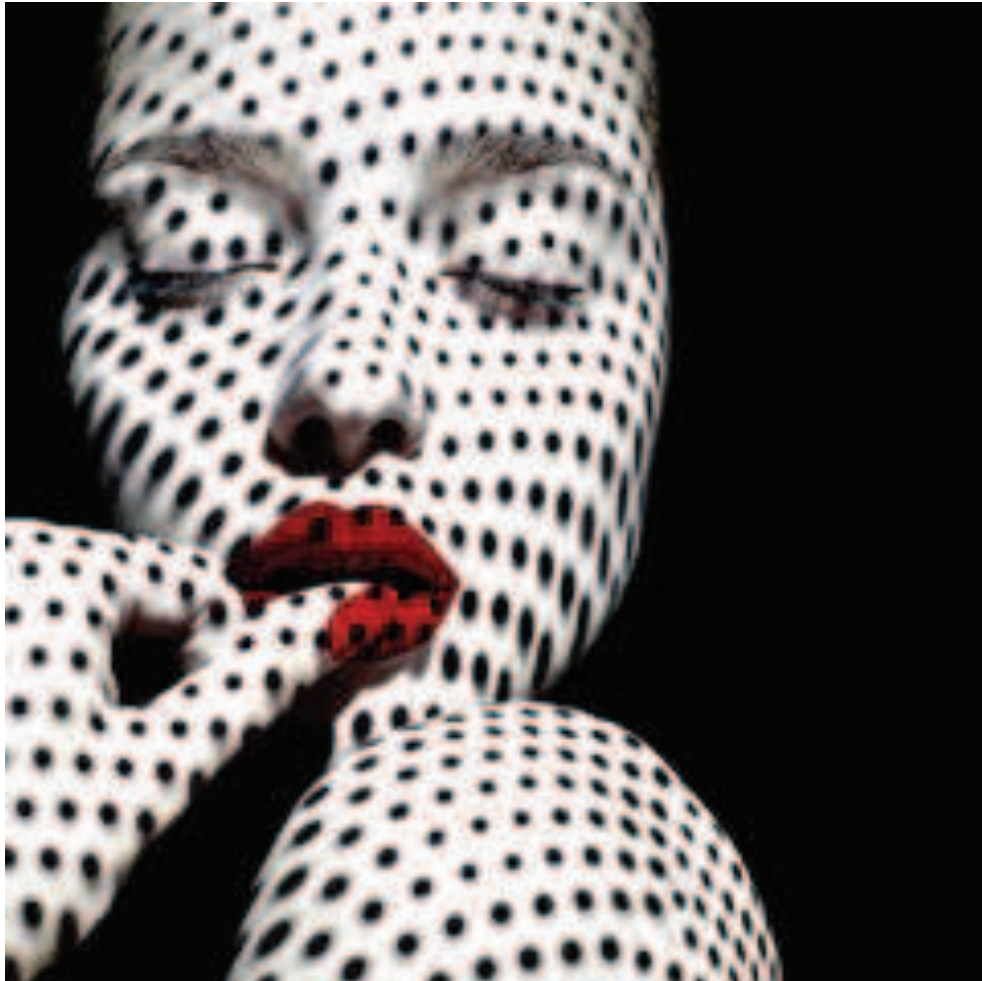

#The Cool HeART

GIULIANO BEKOR
Modernismo M14 edition of 12
48 x 48 in
(121.92 x 121.92 cm)
\$12,500.00

#The Cool HeART

GIULIANO BEKOR
Modernismo M16 edition of 06
96 x 48 in
(1243.84 x 121.92 cm)
\$22,500.00

#The Cool HeART

GIULIANO BEKOR
Modernismo edition of 12
48 x 48 in
(121.92 x 121.92 cm)
\$12,500.00

#The Cool HeART

RISK
Neon Star
Aerosol, Kandy car paint, license plate,
with surf board resin and neon
48 in / 121.92 cm Diameter
\$ 18,500