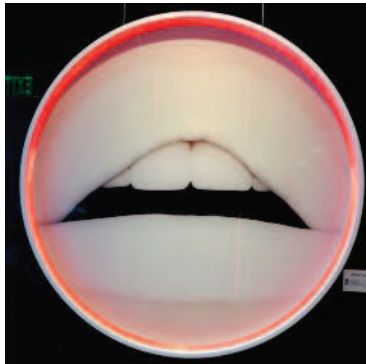

#The Cool HeART

Giuliano Bekor
LIPS ed 8 LENTICULAR (3 in1 effect)
36 in / 91.44 cm diameter
\$18,500

#The Cool HeART

GIULIANO BEKOR
LIPS ed 8 LENTICULAR (3 in1 effect)
36 in / 91.44 cm diameter
\$18,500

#The Cool HeART

GIULIANO BEKOR
Led LIPS ed of 8
36 in / 91.44 cm diameter
LED special effect colored light adjustable
\$18,500

#The Cool HeART

BEHIND PINK WALLS

King Lion

Photography on Acrylic

Black Glossy Baroque Frame