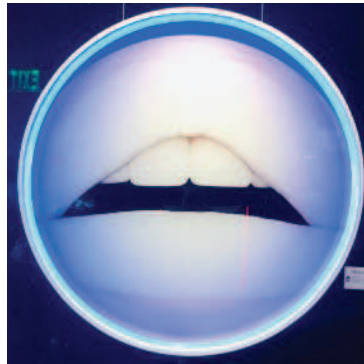

#The Cool HeART

Giuliano Bekor
LIPS ed 8 LENTICULAR (3 in1 effect)
36 in / 91.44 cm diameter
\$18,500

#The Cool HeART

GIULIANO BEKOR
LIPS ed 8 LENTICULAR (3 in1 effect)
36 in / 91.44 cm diameter
\$18,500

#The Cool HeART

GIULIANO BEKOR
Led LIPS ed of 8
36 in / 91.44 cm diameter
LED special effect colored light adjustable
\$18,500

#The Cool HeART

BEHIND PINK WALLS

King Lion

Photography on Acrylic

Black Glossy Baroque Frame