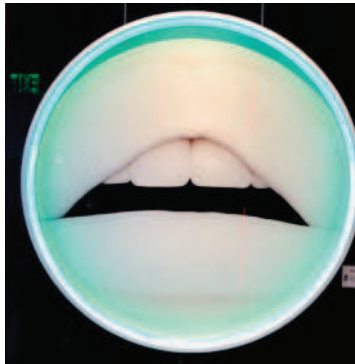

#The Cool HeART

Giuliano Bekor
LIPS ed 8 LENTICULAR (3 in1 effect)
36 in / 91.44 cm diameter
\$18,500

#The Cool HeART

GIULIANO BEKOR
LIPS ed 8 LENTICULAR (3 in1 effect)
36 in / 91.44 cm diameter
\$18,500

#The Cool HeART

GIULIANO BEKOR
Led LIPS ed of 8
36 in / 91.44 cm diameter
LED special effect colored light adjustable
\$18,500

#The Cool HeART

BEHIND PINK WALLS

King Lion

Photography on Acrylic

Black Glossy Baroque Frame