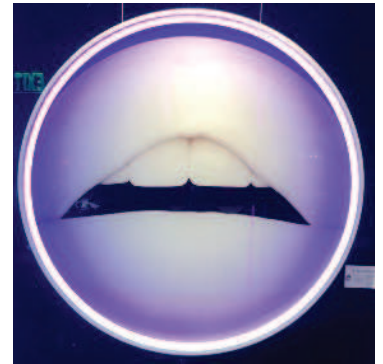

#The Cool HeART

Giuliano Bekor
LIPS ed 8 LENTICULAR (3 in1 effect)
36 in / 91.44 cm diameter
\$18,500

#The Cool HeART

GIULIANO BEKOR
LIPS ed 8 LENTICULAR (3 in1 effect)
36 in / 91.44 cm diameter
\$18,500

#The Cool HeART

GIULIANO BEKOR
Led LIPS ed of 8
36 in / 91.44 cm diameter
LED special effect colored light adjustable
\$18,500

#The Cool HeART

BEHIND PINK WALLS

King Lion

Photography on Acrylic

Black Glossy Baroque Frame