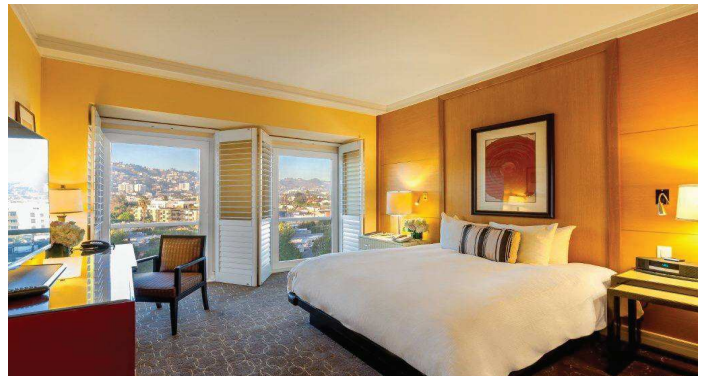

RIVIERA 31

The place to be and to be seen. "best Hotel Bar in West Hollywood" and among the "10 hottest spots in LA to go out"! Breathtaking live performances, delicious mixology cocktails and bar bites, and stunning decor: Riviera 31 hosts the best nights in town.

ROOMS & SUITES

- 295 Rooms on 10 floors
- 26 Suites and 2 Presidential Suites

DISTINCTIVE FEATURES

- SoBed™ - Sofitel's luxurious feathertop and duvet sleep system
- Lanvin and Hermès bath amenities

FEATURES & AMENITIES

- High-definition LCD television with laptop connect • Wired and wireless internet access • Mini bar • Safe deposit box • Spacious bath with rainfall shower and luxurious French toiletries

Hollywood Hills view luxury room