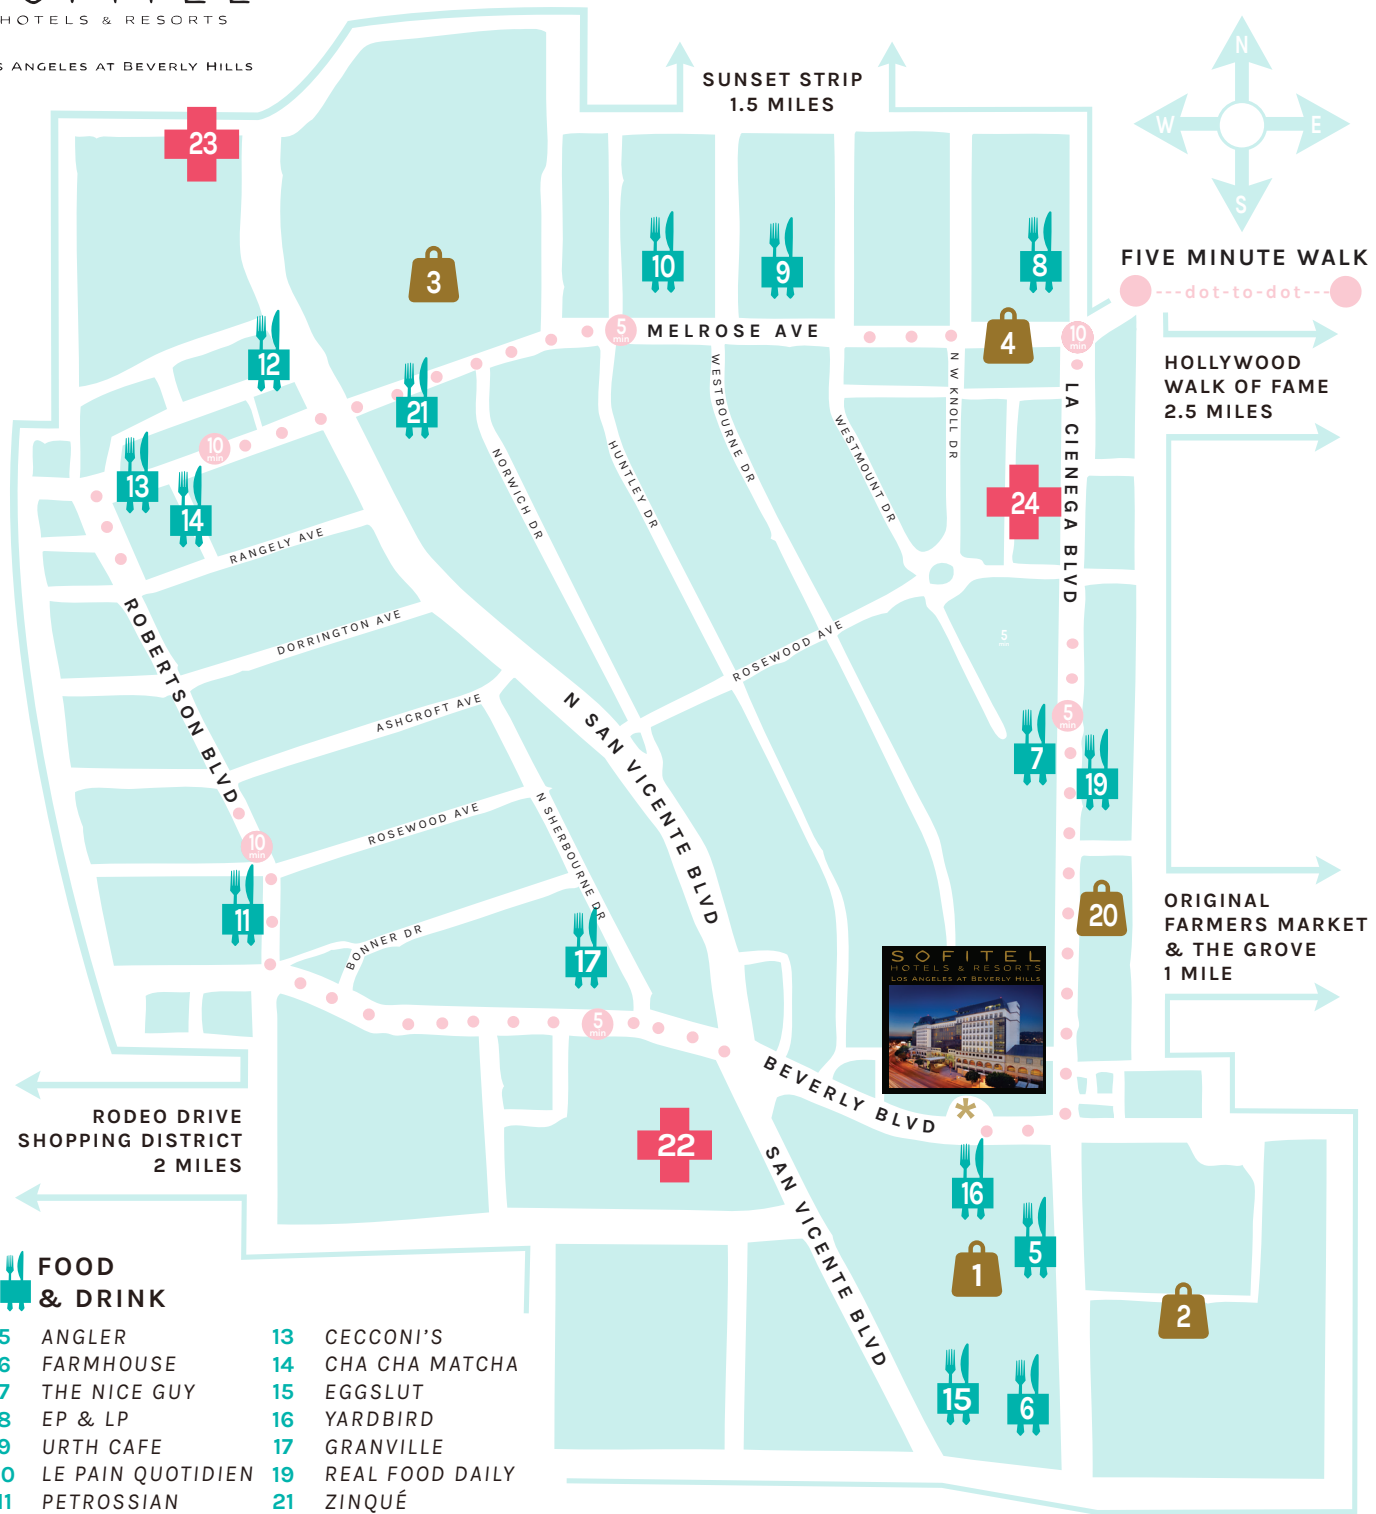

SOFITEL
HOTELS & RESORTS

LOS ANGELES AT BEVERLY HILLS

FOOD & DRINK

- | | |
|----------------------|--------------------|
| 5 ANGLER | 13 CECCONI'S |
| 6 FARMHOUSE | 14 CHA CHA MATCHA |
| 7 THE NICE GUY | 15 EGGSLUT |
| 8 EP & LP | 16 YARDBIRD |
| 9 URTH CAFE | 17 GRANVILLE |
| 10 LE PAIN QUOTIDIEN | 19 REAL FOOD DAILY |
| 11 PETROSSIAN | 21 ZINQUÉ |
| 12 CATCH LA | |

SHOPPING & CULTURE

- 1 BEVERLY CENTER
- 2 BEVERLY CONNECTION
- 3 PACIFIC DESIGN CENTER
- 4 THE REAL REAL
- 20 LARGO THEATER

HEALTH & WELLNESS

- 22 CEDARS SINAI HOSPITAL
- 23 WEST HOLLYWOOD PARK
- 24 RAYA SKINCARE SALON AND SPA

BEVERLY CENTER

The ultimate shopping experience with more than 100 stores from luxury to mass fashion.

BEVERLY CONNECTION

Ideal selection of everyday stores, including CVS and Target.